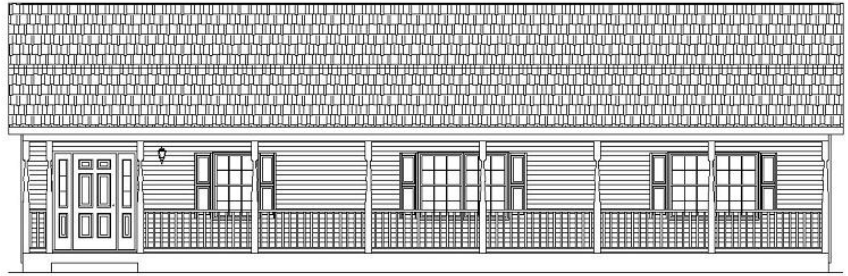

Greenbrier I

Note: Renderings are for illustrative purposes only and may vary per series standard specifications.

Ranch
27'-6" x 56'-0"
1540 SQFT
3 Bedrooms / 2 Baths

246 Sand Hill Road • Selinsgrove, PA 17870
 Phone: 570-374-3280 • Fax: 570-374-1122
www.iconlegacy.com