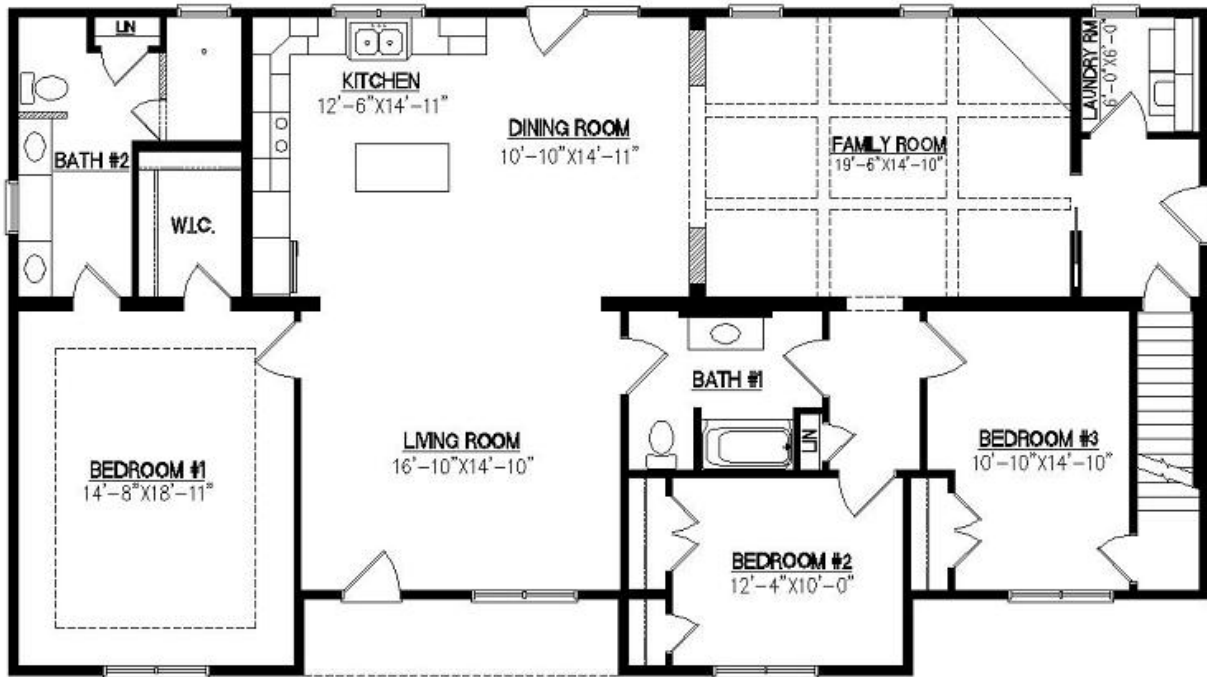

On-Site Model

First Floor

Ranch
35'-6" x 64'-0"
2143 SQFT
3 Bedrooms / 2 Baths

246 Sand Hill Road • Selinsgrove, PA 17870
Phone: 570-374-3280 • Fax: 570-374-1122
www.iconlegacy.com